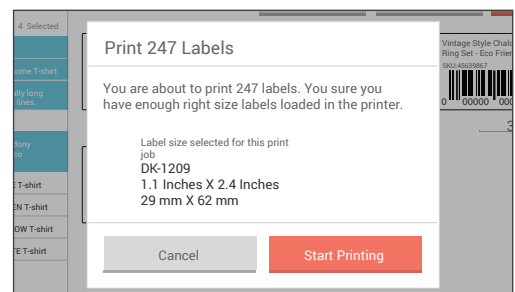

*Printing labels doesn't have to be so hard. The Easy Labels app integrates with your product information in Clover so you can print all of the labels you need quickly and easily. You can even preview the labels before you print them to make sure they're exactly what you want.*

Connect a Brother Label Printer to Clover via the USB port

Select your label size and type

Confirm your label set-up

Print your labels and apply them to your products

INSTALL FROM  
Clover App Market

Last updated: May 2014