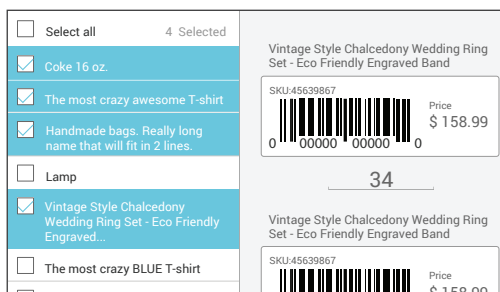

Confirm your label set-up