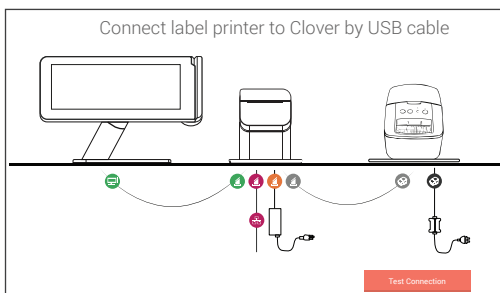

## Kelley's Ethnic Jewelry

Vintage Style Chalcedony Wedding ring that fits you perfectly...

1 23456 78999 9

Finally, there's label printing for the 21st century. Easy Labels makes it easy to print the right label with the right bar code or SKU every time.

*Printing labels doesn't have to be so hard. The Easy Labels app integrates with your product information in Clover so you can print all of the labels you need quickly and easily. You can even preview the labels before you print them to make sure they're exactly what you want.*

Connect a Brother Label Printer to Clover via the USB port

Select your label size and type

Confirm your label set-up

Print your labels and apply them to your products

INSTALL FROM  
Clover App Market

Last updated: May 2014